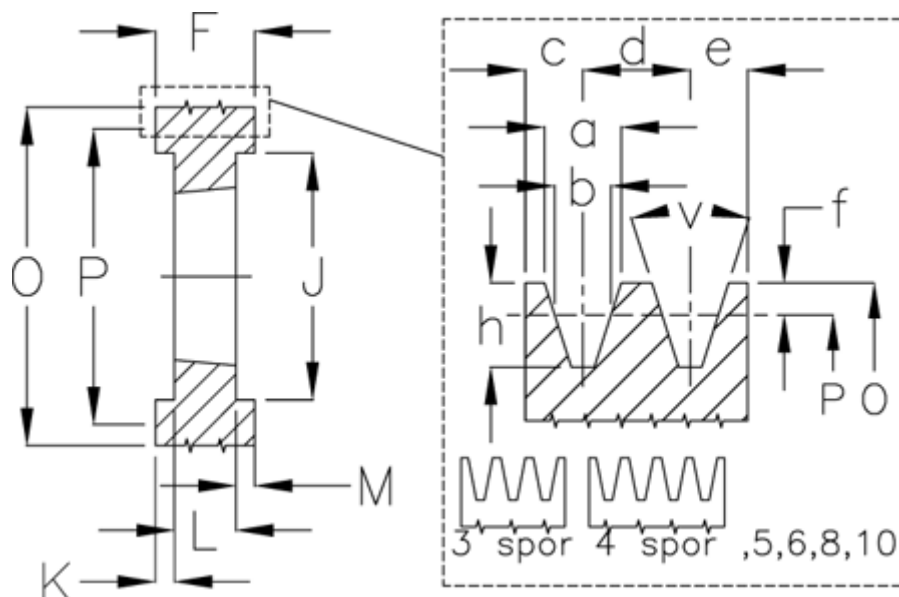

Article number: 604112026508

Description: V-belt pulley SPC 265/8 TL3535

## Measures

a	= 22.0	For bush	= 3535	O	= 274.6
b	= 19.0	h	= 23.8	P	= 265
Bush $\zeta$ max	= 90	J	= 209	Type	= SPC
c	= 17.0	K	= 62	v	= 34 degrees
d	= 25.5	L	= 89		
e	= 17.0	m	= 62.0		
f	= 4.8	N	= -		
F	= 213	Number of ribs	= 8		